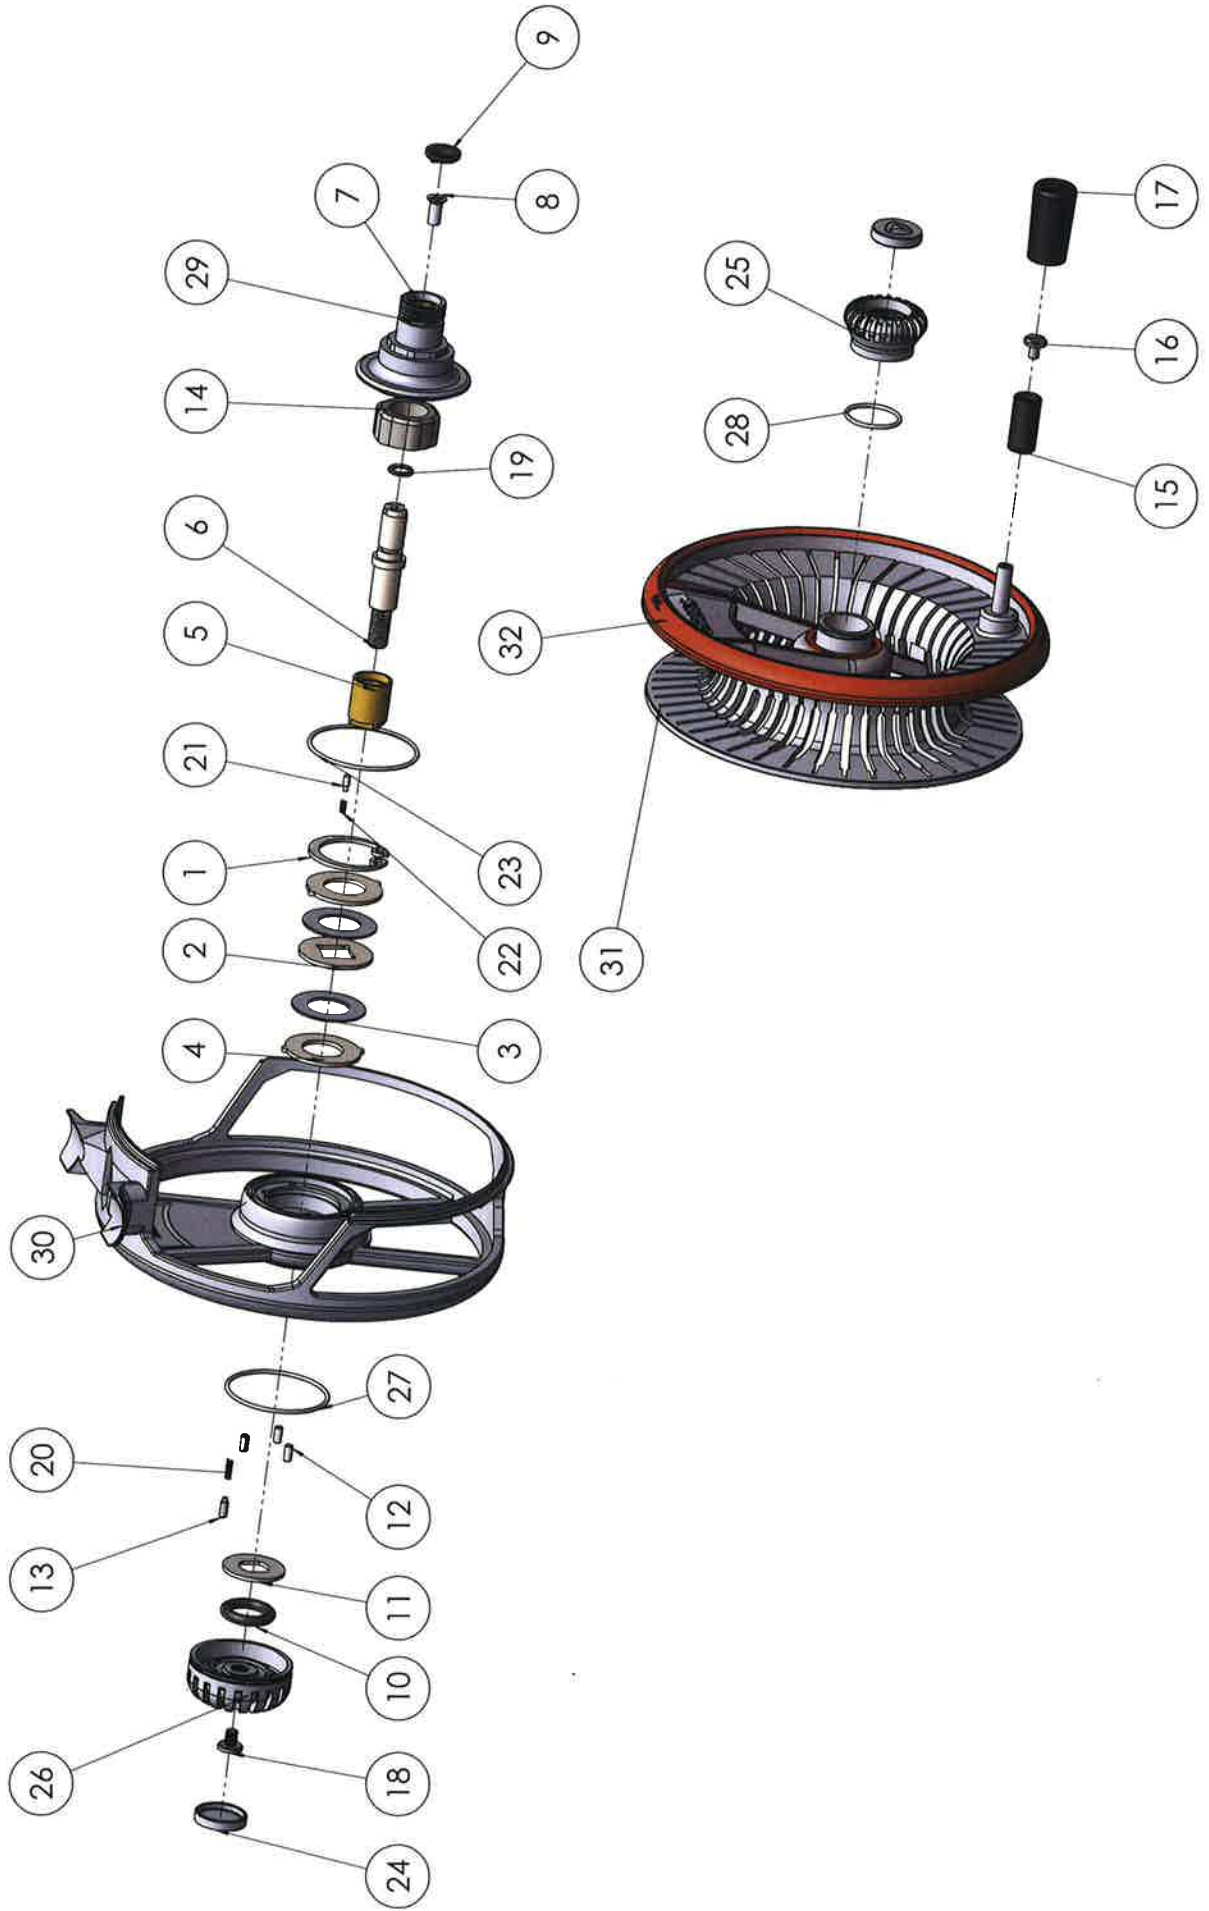

Greys Tail Reel

Greys Tail Reel

No.	Description	QTY	3/4 (1546683)	5/6 (1546684)	7/8 (1546685)	7/8 All water	9/10 All water (1546686)	
1	C Type Ring	1	1549519					
2	Internal Keyed washer	N/A	1549518 QTY 1			1549518 QTY 2		
3	Drag washer	N/A	1549517 QTY 2			1549517 QTY 4		
4	External Keyed washer	N/A	1549516 QTY 2			1549516 QTY 4		
5	Drag Disc Bush	1	1549525			1549512		
6	Spindle	1	1549511			1549514		
7		1	Not applicable moulded into part 29					
8	Hub Retaining Screw	1	1549528					
9	Hub Retainer	1	1549527					
10	Regulator Knob O Ring	1	1549505					
11	Push Plate	1	1549508					
12	Push Pin	3	1549509					
13	Regulator Knob Clicker	1	1549506					
14	Clutch Bearing	1	1549526					
15	Inner Handle Knob	1	1549497					
16	Handle Screw	1	1549496					
17	Handle	1	1549500		1549501			
18	Stop Screw	1	1549510					
19	Spindle O Ring	1	1549515					
20	Regulator Knob Clicker Spring	1	1549507					
21	Spindle Cover Clicker	1	1549522					
22	Spindle Cover Clicker Spring	1	1549523					
23	Spindle Cover O Ring	1	1549524					
24	Greys Badge	2	1549494					
25	Latch Nut	1	1549503					
26	Regulator Knob	1	1549504					
27	Regulator Knob O Ring	1	1549505					
28	Latch Nut O Ring	1	1549502					
29	Main Spindle Cover	1	1549520					
30	Frame	1						
31	Drum	1						
32	Drum Rim	1						